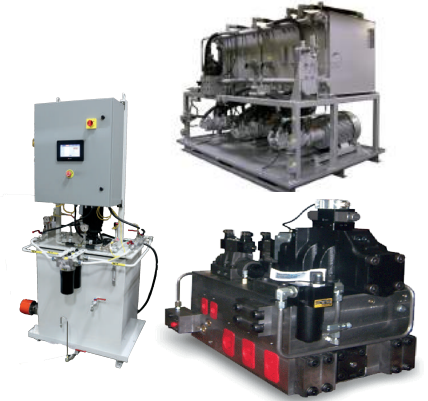

MFP has access to over 100 million dollars of real-time inventory nationwide!

- MARINE
- WIND ENERGY
- MOVABLE STRUCTURES
- LUBRICATION SYSTEMS
- FLUID DISPENSING
- MOBILE HYDRAULICS

IO-Link
Pneumatics

- Air Prep
- Valves & Controls
- Actuators & Grippers
- Pneumatics & Accessories

Fluid Connectors

- Hose Assembly & Kits
- Fittings & Valves
- Quick Couplings
- Tube Assembly
- Fabrication Equipment
- Tubing & Hose Clamps

Hydraulics

- Valves
- Pumps & Motors
- Filtration
- Actuators
- Power Units
- Accumulators
- Oil Coolers
- Custom & Standard Manifolds