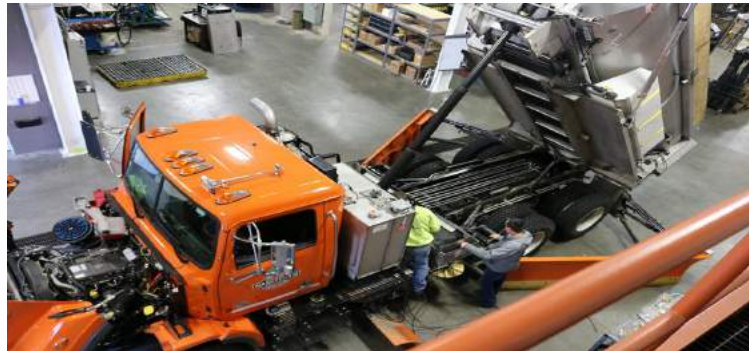

AUTOMATION PANEL ASSEMBLY

POWER UNIT SYSTEM ASSEMBLY

SYSTEMS ENGINEERING

CONTROLS & PROGRAMMING

PRODUCTION HOSE ASSEMBLY

INSTALLATION SERVICES (LUBE & HYDRAULIC)

Hudsonville HQ & Parker Store:

4404 Central Parkway
Hudsonville, MI 49426
Phone: (616) 538-5700
Fax: (616) 538-0888

MFP has access to over 100 million dollars of real-time inventory nationwide!

- MARINE
- WIND ENERGY
- MOVABLE STRUCTURES
- LUBRICATION SYSTEMS
- FLUID DISPENSING
- MOBILE HYDRAULICS

IO-Link
Pneumatics

- Air Prep
- Valves & Controls
- Actuators & Grippers
- Pneumatics & Accessories