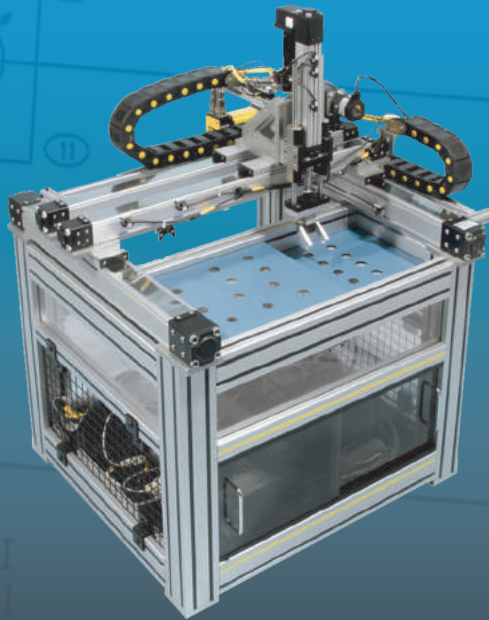

AUTOMATION PANEL ASSEMBLY

POWER UNIT SYSTEM ASSEMBLY

SYSTEMS ENGINEERING

CONTROLS & PROGRAMMING

PRODUCTION HOSE ASSEMBLY

INSTALLATION SERVICES (LUBE & HYDRAULIC)

Hudsonville HQ & Parker Store:

4404 Central Parkway
Hudsonville, MI 49426
Phone: (616) 538-5700
Fax: (616) 538-0888

MFP has access to over 100 million dollars of real-time inventory nationwide!

- MARINE
- WIND ENERGY
- MOVABLE STRUCTURES
- LUBRICATION SYSTEMS
- FLUID DISPENSING
- MOBILE HYDRAULICS

IO-Link
Pneumatics

- Air Prep
- Valves & Controls
- Actuators & Grippers
- Pneumatics & Accessories