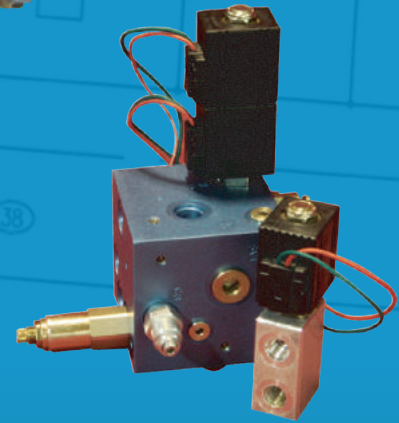

AUTOMATION PANEL ASSEMBLY

POWER UNIT SYSTEM ASSEMBLY

SYSTEMS ENGINEERING

CONTROLS & PROGRAMMING

PRODUCTION HOSE ASSEMBLY

INSTALLATION SERVICES (LUBE & HYDRAULIC)

Hudsonville HQ & Parker Store:

4404 Central Parkway
Hudsonville, MI 49426
Phone: (616) 538-5700
Fax: (616) 538-0888