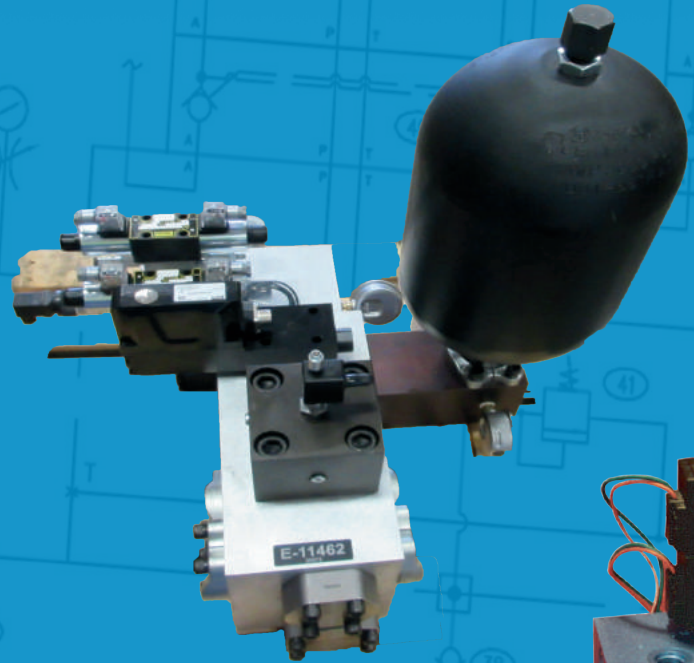

AUTOMATION PANEL ASSEMBLY

POWER UNIT SYSTEM ASSEMBLY

SYSTEMS ENGINEERING

CONTROLS & PROGRAMMING

PRODUCTION HOSE ASSEMBLY

INSTALLATION SERVICES (LUBE & HYDRAULIC)

Hudsonville HQ & Parker Store:

4404 Central Parkway
Hudsonville, MI 49426
Phone: (616) 538-5700
Fax: (616) 538-0888

MFP has access to over 100 million dollars of real-time inventory nationwide!

- MARINE
- WIND ENERGY
- MOVABLE STRUCTURES
- LUBRICATION SYSTEMS
- FLUID DISPENSING
- MOBILE HYDRAULICS

IO-Link
Pneumatics

- Air Prep
- Valves & Controls
- Actuators & Grippers
- Pneumatics & Accessories